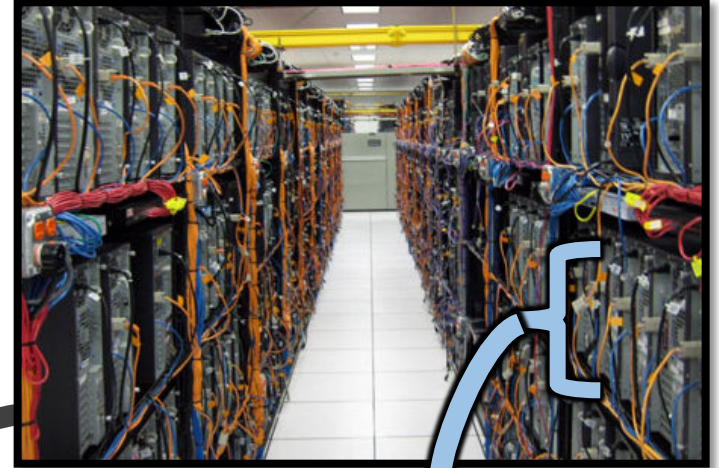

Printouts for FUSE/AIM Photonics

- Print double-sided, color
- Laminate
- One per group, eg. 2 rooms x 8 families = 16 copies
(Plus a few extra)

Radio Waves

Cell Phone Antenna – often disguised as a tree.
Citrix Parking Lot, Goleta

Cox/Verizon Hub – Near Fairview Ave.

Metal Wire
("Coaxial Cable")

"WiFi"
Radio

Metal Cables

Fiber Optics
(Light Pulses)

(See Other Side)

Map of Fiber-Optic Cables in the USA