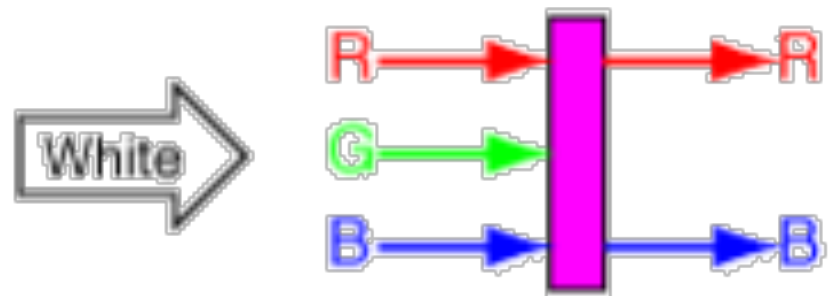

Retina

Eyeball

"Pure" Colors of the Rainbow

**Cyan:** subtracts Red only

**Magenta:** subtracts Green only

**Yellow:** subtracts Blue only