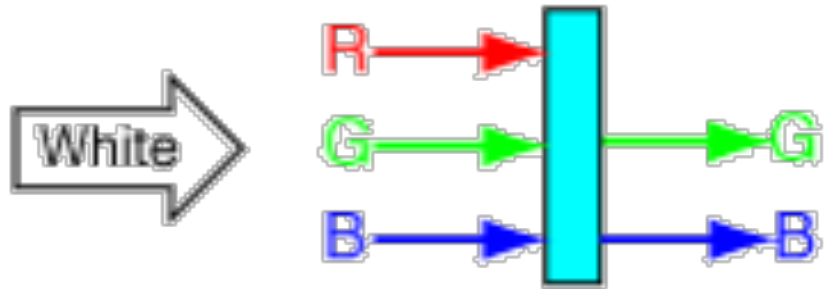

Retina

Eyeball

"Pure" Colors of the Rainbow

**Cyan:** subtracts Red only

**Magenta:** subtracts Green only

**Yellow:** subtracts Blue only