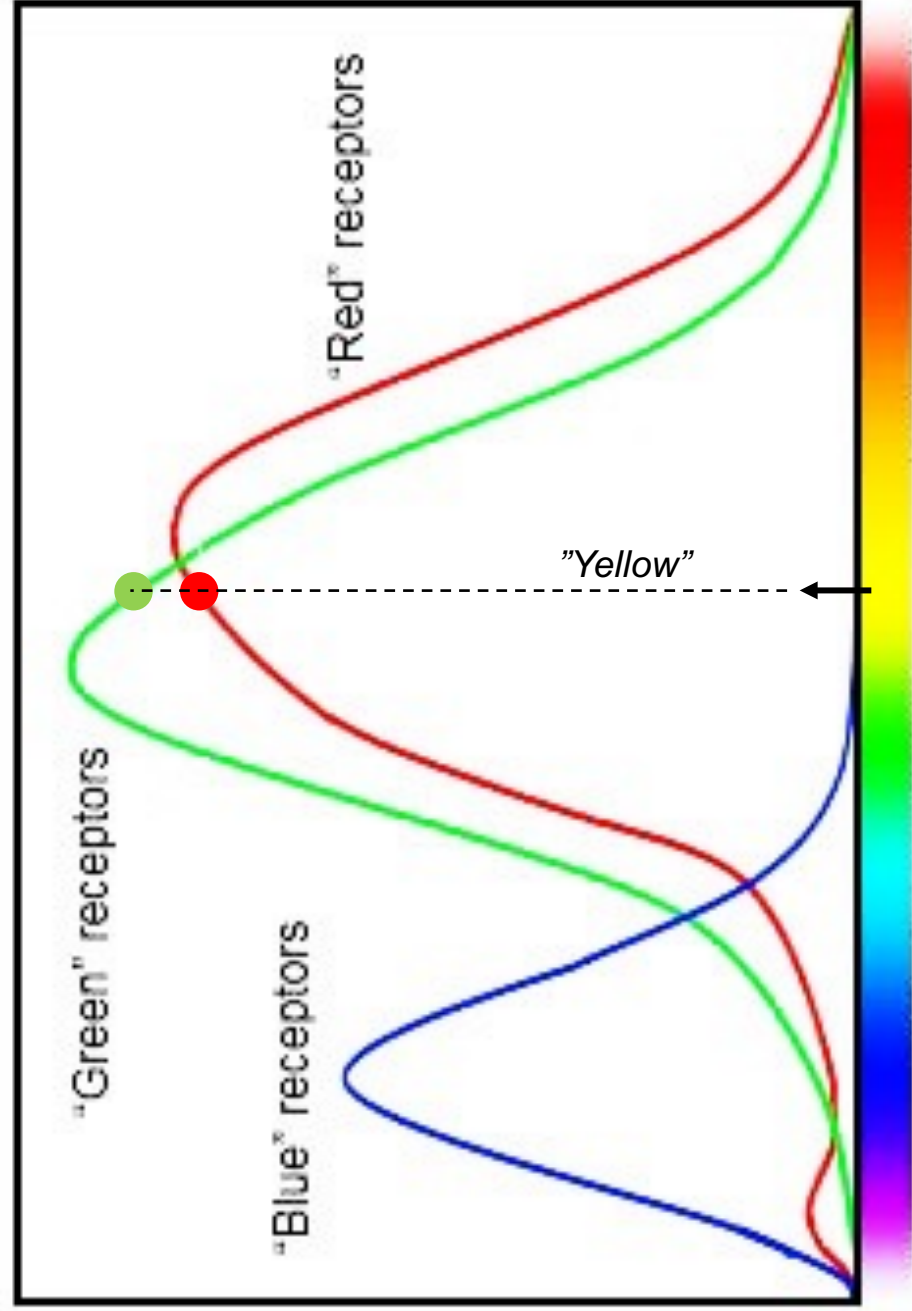

Retina

Eyeball

"Pure" Colors of the Rainbow

**Cyan:** subtracts Red only

**Magenta:** subtracts Green only

**Yellow:** subtracts Blue only